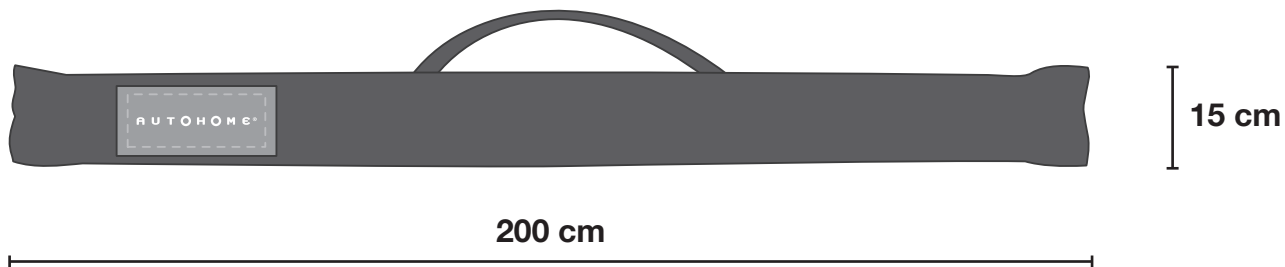

ROLLING TOP SOFT INSTRUCTIONS

- **Rolling Top-Soft**
R/TOPS-S cm 200x250

X1

X1

X4

X4

X8

X2