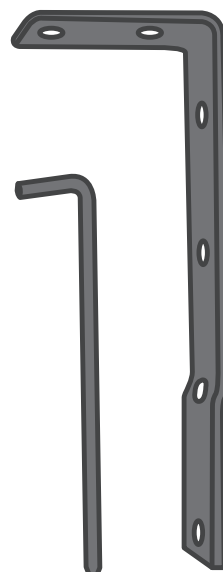

X1

X1

X4

X4

X8

X2

X1

X2

X2

X2