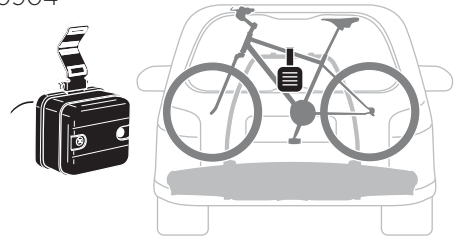

Thule EasyFold XT Loading Ramp

9334

Thule Bike Frame Adapter

982

Thule 3rd Brake Light 13pin

9904

Thule Road Bike Adapter

9772