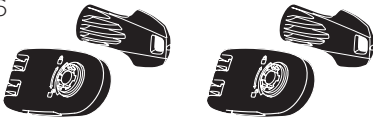

Thule Wheel Strap Locks

986