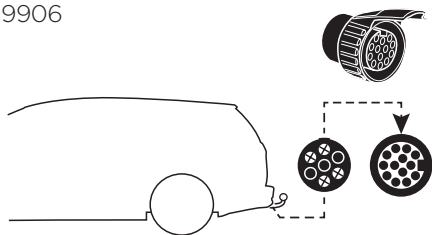

Thule 7-to-13-pin Adapter

9906