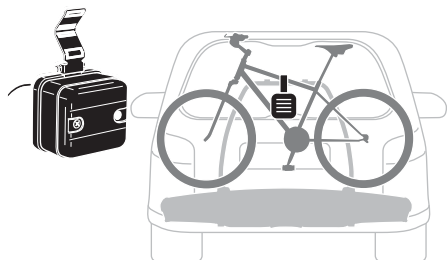

Thule 3rd Brake Light 13pin

9904