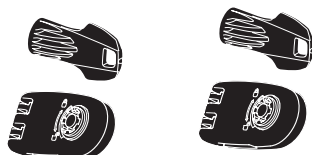

Thule Wheel Strap Locks

986