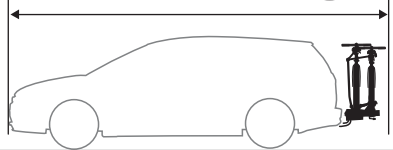

i

924003
924021

924001
924003
924021
925001

D.1

Aluminium
or GGG40

22-80 mm

→ 4

> 65 mm